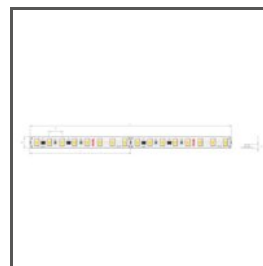

K-HE-1920-HD-24V

K-HEHD-1920-24

Ref. arch K-HE-1920-HD-24V