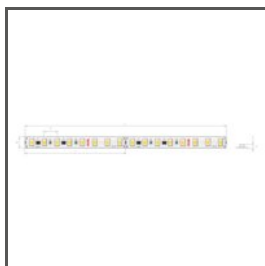

SOUVISEJÍCÍ PŘÍSLUŠENSTVÍ > RELATED LED > VYSOKÁ SVĚTELNÁ ÚČINNOST

K-HE-0480-HD-24V

K-HEHD-0480-24

Ref. arch K-HE-0480-HD-24V