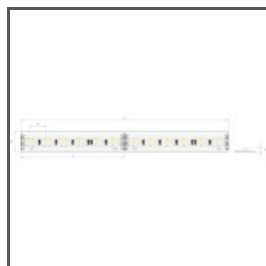

# Profil KRAV-810

Ref. A18016AZM

Ref. arch 18016

**K-1530-RGB+W-24V**

K-RGBW-1530-24

Ref. arch K-1530-RGB+W-24V

**K-1920-120-RGB-24V**

K-RGB-1920-120-24