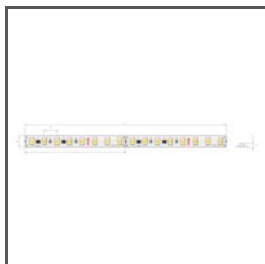

K-HE-0480-HD-24V
K-HEHD-0480-24
Ref. arch K-HE-0480-HD-24V