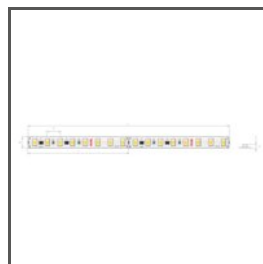

K-HE-1920-HD-24V

K-HEHD-1920-24

Ref. arch K-HE-1920-HD-24V