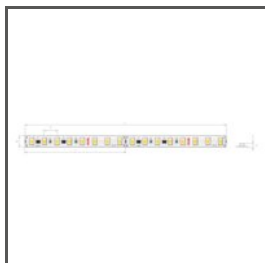

K-HE-0480-HD-24V
K-HEHD-0480-24
Ref. arch K-HE-0480-HD-24V