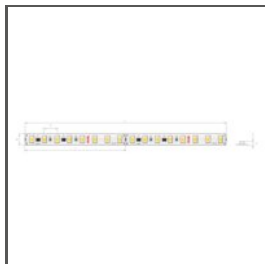

K-HE-0480-HD-24V
K-HEHD-0480-24
Ref. arch K-HE-0480-HD-24V