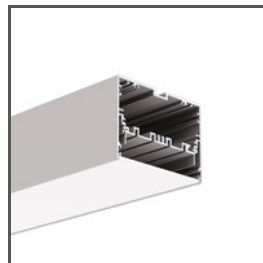

# Stropní box fi-60mm

Ref. C24540

**DES**  
A18030  
Ref. arch 18030

**GLADES**  
A18036  
Ref. arch 18036

**MOD-50**  
A18047  
Ref. arch 18047

**MOD-100**  
A18049A  
Ref. arch 18049

**SEPOD**  
A06593  
Ref. arch B6593