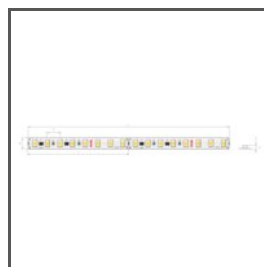

K-HE-1920-HD-24V
K-HEHD-1920-24
Ref. arch K-HE-1920-HD-24V